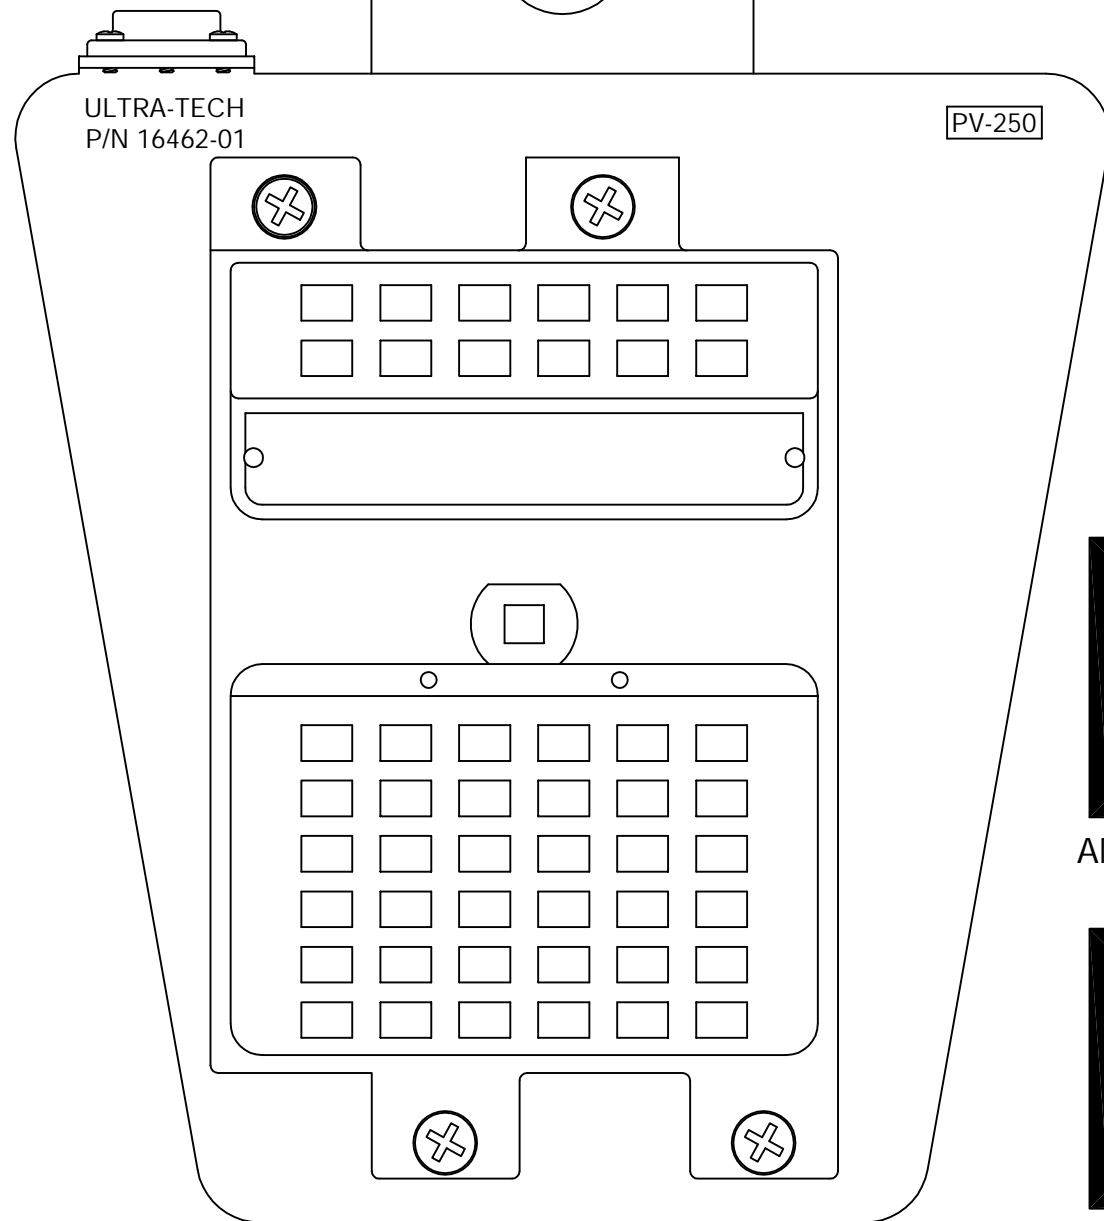

F
R
O
N
T

B
A
C
K

RELAY SELECT

COIL CONFIG.

TRACK SHUNT

TRACK VOLT

TRACK VOLTAGE

SET