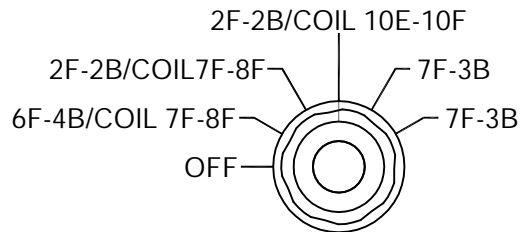

CONTACT RESISTANCE

MILLI OHM

CONTACT SELECT

OVER CURRENT

**UTE** ULTRA-TECH Enterprises, Inc.

AC VANE RELAY TESTER

PART No. 16397-00

- 10 ○
  - 9 ○
  - 8 ○
  - 7 ○
  - 6 ○
  - 5 ○
  - 4 ○
  - 3 ○
  - 2 ○
  - 1 ○
- F  
R  
O  
N  
T
- B  
A  
C  
K

RELAY SELECT

COIL CONFIG.

TRACK SHUNT

TRACK VOLT

TRACK VOLTAGE

SET

ADJUST

AMP