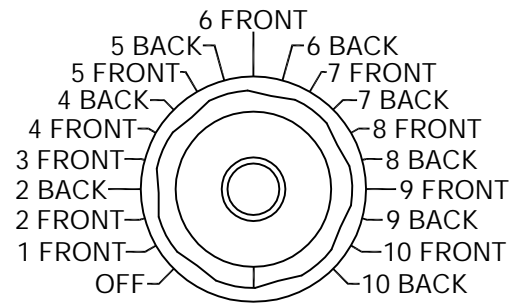

CONTACT RESISTANCE

MILLI OHM

CONTACT SELECT

OVER CURRENT

**UTE** ULTRA-TECH Enterprises, Inc.

AC VANE RELAY TESTER

PART No. 16397-00

- 10 ○
  - 9 ○
  - 8 ○
  - 7 ○
  - 6 ○
  - 5 ○
  - 4 ○
  - 3 ○
  - 2 ○
  - 1 ○
- F  
R  
O  
N  
T
- B  
A  
C  
K

RELAY SELECT

COIL CONFIG.

TRACK SHUNT

TRACK VOLT

TRACK VOLTAGE

SET

ADJUST

AMP