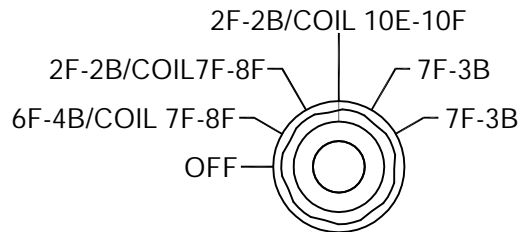

CONTACT RESISTANCE

MILLI OHM

CONTACT SELECT

OVER CURRENT

UTE ULTRA-TECH Enterprises, Inc.

AC VANE RELAY TESTER

PART No. 16397-00

- 10 ○
- 9 ○
- 8 ○
- 7 ○
- 6 ○
- 5 ○
- 4 ○
- 3 ○
- 2 ○
- 1 ○

F
R
O
N
T

B
A
C
K

RELAY SELECT

COIL CONFIG.

TRACK SHUNT

TRACK VOLT

TRACK VOLTAGE

SET