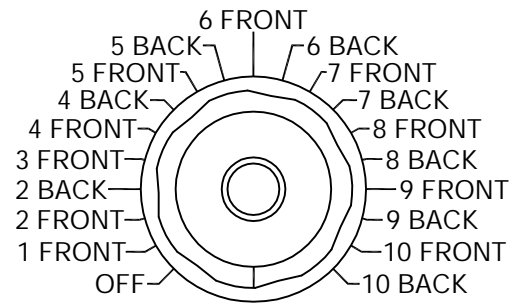

CONTACT RESISTANCE

MILLI OHM

CONTACT SELECT

OVER CURRENT

UTE ULTRA-TECH Enterprises, Inc.

AC VANE RELAY TESTER

PART No. 16397-00

- 10 ○
- 9 ○
- 8 ○
- 7 ○
- 6 ○
- 5 ○
- 4 ○
- 3 ○
- 2 ○
- 1 ○

F
R
O
N
T

B
A
C
K

RELAY SELECT

COIL CONFIG.

TRACK SHUNT

TRACK VOLT

TRACK VOLTAGE

SET